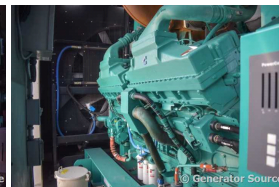

GENERATOR SOURCE

SALES · RENTALS · SERVICE

Cummins - 2250 kW - JUST ARRIVED

Generator Set Specs

Unit#: 090102
Capacity: 2250 kW
Manufacturer: Cummins
Enclosure Type: Sound Attenuated Enclosure
Voltage: 277/480 V
Amps: 3383 AMPS
Hertz: 60 Hz
Phase: Three-Phase
Location: Brighton, CO
of Leads: 6
Model #: DQKH-5857073
Serial #: E070055508
Generator Weight LBS: 100000
Generator Dimensions: 424 x 126 x 214

Engine Specs

Make: Cummins
Year: 2007
Hours: 994
Fuel: Diesel
Fuel Tank Capacity (Gallons): 4400
Fuel Tank Type: Double Wall Base
Model #: QSK60-G9
Serial #: 33168491

Price: Call us at 800-853-2073 for a quote