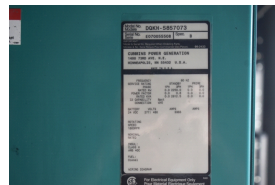

GENERATOR SOURCE

SALES · RENTALS · SERVICE

Cummins - 2250 kW - JUST ARRIVED

Generator Set Specs

Unit#: 090102
Capacity: 2250 kW
Manufacturer: Cummins
Enclosure Type: Sound Attenuated Enclosure
Voltage: 277/480 V
Amps: 3383 AMPS
Hertz: 60 Hz
Phase: Three-Phase
Location: Brighton, CO
of Leads: 6
Model #: DQKH-5857073
Serial #: E070055508
Generator Weight LBS: 100000
Generator Dimensions: 424 x 126 x 214

Engine Specs

Make: Cummins
Year: 2007
Hours: 994
Fuel: Diesel
Fuel Tank Capacity (Gallons): 4400
Fuel Tank Type: Double Wall Base
Model #: QSK60-G9
Serial #: 33168491

Price: Call us at 800-853-2073 for a quote