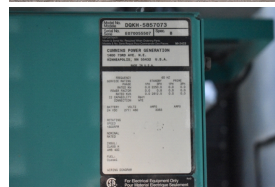

Price: Call us at 800-853-2073 for a quote

Generator Source thoroughly tests all of our products!

The pricing displayed on our website is subject to change based on deinstallation costs, installation requirements, rigging/disposal, and any other situational variables, but we do try to keep it as up to date as possible.

Copyright © Generator Source. All Rights Reserved. Caterpillar, Detroit, Cummins, Perkins, SDMO, and all other brand names are trademarks of their individual prospective companies.

sales@generatorsource.com - generatorsource.com
303-659-2073 - 1-800-853-2073

FORMERLY
Diesel
SERVICE & SUPPLY