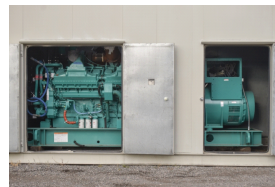

Price: Call us at 800-853-2073 for a quote

Generator Source thoroughly tests all of our products!

The pricing displayed on our website is subject to change based on deinstallation costs, installation requirements, rigging/disposal, and any other situational variables, but we do try to keep it as up to date as possible.

Copyright © Generator Source. All Rights Reserved. Caterpillar, Detroit, Cummins, Perkins, SDMO, and all other brand names are trademarks of their individual prospective companies.

sales@generatorsource.com - generatorsource.com
303-659-2073 - 1-800-853-2073

FORMERLY
Diesel
SERVICE & SUPPLY