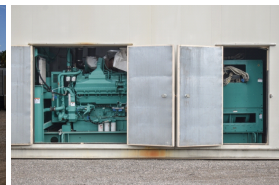

GENERATOR SOURCE

SALES · RENTALS · SERVICE

Cummins - 2000 kW - UNAVAILABLE

Generator Set Specs

Unit#: 090104
Capacity: 2000 kW
Manufacturer: Cummins
Enclosure Type: Sound Attenuated Enclosure
Voltage: 277/480 V
Amps: 3007.1 AMPS
Hertz: 60 Hz
Circuit Breaker Amps: 3000
Phase: Three-Phase
Location: Brighton, CO
of Leads: 6
Model #: 2000DQKC-929
Serial #: E000103336
Generator Weight LBS: 55000
Generator Dimensions: 533 x 128 x 150

Engine Specs

Make: Cummins
Year: 2000
Hours: 1074
Fuel: Diesel
Fuel Tank Type: Double Wall Base
Model #: QSK60-G6
Serial #: 33145661

Price: Call us at 800-853-2073 for a quote

Generator Source thoroughly tests all of our products!