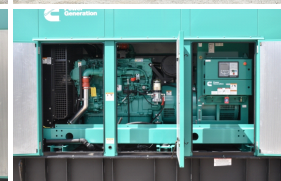

GENERATOR SOURCE

SALES · RENTALS · SERVICE

Cummins - 500 kW - UNAVAILABLE

Generator Set Specs

Unit#: 090108
Capacity: 500 kW
Manufacturer: Cummins
Enclosure Type: Sound Attenuated Enclosure
Voltage: 277/480 V
Amps: 751.8 AMPS
Hertz: 60 Hz
Circuit Breaker Amps: 800
Phase: Three-Phase
Location: Brighton, CO
of Leads: 12
Model #: DFEK-2210451
Serial #: L220184558
Generator Weight LBS: 19000
Generator Dimensions: 224 x 86 x 127

Engine Specs

Make: Cummins
Year: 2022
Hours: 1
Fuel Tank Capacity (Gallons): 869
Fuel Tank Type: Double Wall Base
Model #: QSX15-G9
Serial #: 80482335

Price: Call us at 800-853-2073 for a quote

Generator Source thoroughly tests all of our products!