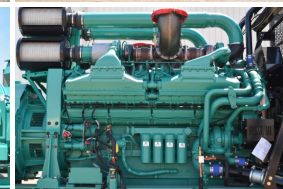

GENERATOR SOURCE

SALES · RENTALS · SERVICE

Cummins - 2500 kW - UNAVAILABLE

Generator Set Specs

Unit#: 090120
Capacity: 2500 kW
Manufacturer: Cummins
Enclosure Type: Open
Voltage: 277/480 V
Amps: 3758 AMPS
Hertz: 60 Hz
Phase: Three-Phase
Location: Brighton, CO
of Leads: 6
Model #: DQKAN2140081
Serial #: C230220111
Generator Weight LBS: 47500
Generator Dimensions: 280 x 104 x 127

Engine Specs

Make: Cummins
Year: 2023
Hours: 11
Fuel Tank Type: Double Wall Base
Model #: QSK60-G19
Serial #: 33231102

Price: Call us at 800-853-2073 for a quote

Generator Source thoroughly tests all of our products!