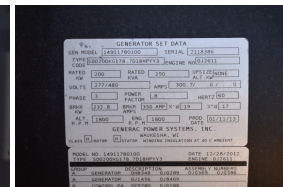

GENERATOR SOURCE

SALES · RENTALS · SERVICE

Generac - 200 kW - UNAVAILABLE

Generator Set Specs

Unit#: 090126
Capacity: 200 kW
Manufacturer: Generac
Enclosure Type: Weatherproof Enclosure
Voltage: 277/480 V
Amps: 300.7 AMPS
Hertz: 60 Hz
Circuit Breaker Amps: 350
Phase: Three-Phase
Location: Brighton, CO
of Leads: 12
Model #: 14911780100
Serial #: 2118386
Generator Weight LBS: 9000
Generator Dimensions: 173 x 55 x 96

Engine Specs

Make: FPT
Year: 2012
Hours: 23
Fuel Tank Capacity (Gallons): 383
Fuel Tank Type: Double Wall Base
Model #: F2CE9685A-EXXX
Serial #: E002-028554

Price: Call us at 800-853-2073 for a quote

Generator Source thoroughly tests all of our products!