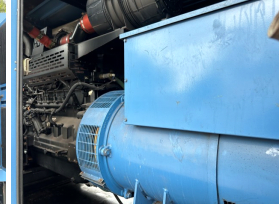

GENERATOR SOURCE

SALES · RENTALS · SERVICE

SDMO - 190 kW - UNAVAILABLE

Generator Set Specs

Unit#: 090134
Capacity: 190 kW
Manufacturer: SDMO
Enclosure Type: Sound Attenuated Enclosure
Voltage: 120/208 V
Amps: 661 AMPS
Hertz: 60 Hz
Circuit Breaker Amps: 800
Phase: Three-Phase
Location: Jacksonville, FL
of Leads: 12
Model #: J200UL
Serial #: J200UL06003823
Generator Weight LBS: 8000
Generator Dimensions: 143"l x 50"w x 105"h

Engine Specs

Make: John Deere
Year: 2006
Hours: 500
Fuel Tank Capacity (Gallons): 430
Fuel Tank Type: Double Wall Base
Model #: R523558
Serial #: CD6068G047059

Price: Call us at 800-853-2073 for a quote