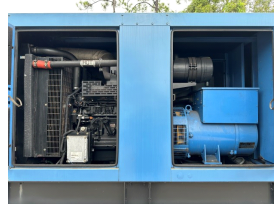

GENERATOR SOURCE

SALES · RENTALS · SERVICE

SDMO - 190 kW - UNAVAILABLE

Generator Set Specs

Unit#: 090134
Capacity: 190 kW
Manufacturer: SDMO
Enclosure Type: Sound Attenuated Enclosure
Voltage: 120/208 V
Amps: 661 AMPS
Hertz: 60 Hz
Circuit Breaker Amps: 800
Phase: Three-Phase
Location: Jacksonville, FL
of Leads: 12
Model #: J200UL
Serial #: J200UL06003823
Generator Weight LBS: 8000
Generator Dimensions: 143"l x 50"w x 105"h

Engine Specs

Make: John Deere
Year: 2006
Hours: 500
Fuel Tank Capacity (Gallons): 430
Fuel Tank Type: Double Wall Base
Model #: R523558
Serial #: CD6068G047059

Price: Call us at 800-853-2073 for a quote