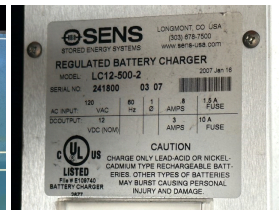

GENERATOR SOURCE

SALES · RENTALS · SERVICE

SDMO - 190 kW - UNAVAILABLE

Generator Set Specs

Unit#: 090134
Capacity: 190 kW
Manufacturer: SDMO
Enclosure Type: Sound Attenuated Enclosure
Voltage: 120/208 V
Amps: 661 AMPS
Hertz: 60 Hz
Circuit Breaker Amps: 800
Phase: Three-Phase
Location: Jacksonville, FL
of Leads: 12
Model #: J200UL
Serial #: J200UL06003823
Generator Weight LBS: 8000
Generator Dimensions: 143"l x 50"w x 105"h

Engine Specs

Make: John Deere
Year: 2006
Hours: 500
Fuel Tank Capacity (Gallons): 430
Fuel Tank Type: Double Wall Base
Model #: R523558
Serial #: CD6068G047059

Price: Call us at 800-853-2073 for a quote