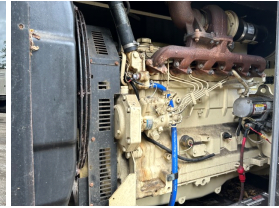

GENERATOR SOURCE

SALES · RENTALS · SERVICE

Kohler - 80 kW - UNAVAILABLE

Generator Set Specs

Unit#: 090138
Capacity: 80 kW
Manufacturer: Kohler
Enclosure Type: Sound Attenuated Enclosure
Voltage: 120/240 V
Amps: 333 AMPS
Hertz: 60 Hz
Circuit Breaker Amps: 200
Phase: Single-Phase
Location: Jacksonville, FL
of Leads: 12
Model #: 100REOZJB
Serial #: 2064708
Generator Weight LBS: 8500
Generator Dimensions: 131"l x 42"w x 119"h

Engine Specs

Make: John Deere
Year: 2006
Hours: 649
Fuel Tank Capacity (Gallons): 495
Fuel Tank Type: Double Wall Base
Model #: R517821
Serial #: PE6068T511083

Price: Call us at 800-853-2073 for a quote