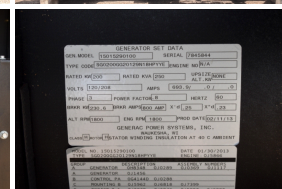

GENERATOR SOURCE

SALES · RENTALS · SERVICE

Generac - 200 kW - SOLD

Generator Set Specs

Unit#: 090148
Capacity: 200 kW
Manufacturer: Generac
Enclosure Type: Weatherproof Enclosure
Voltage: 120/208 V
Amps: 693.9 AMPS
Hertz: 60 Hz
Circuit Breaker Amps: 800
Phase: Three-Phase
Location: Brighton, CO
of Leads: 12
Model #: 15015290100
Serial #: 7845844
Generator Weight LBS: 7000
Generator Dimensions: 154 x 53 x 70

Engine Specs

Make: Generac
Year: 2012
Hours: 366
Fuel: Natural Gas
Fuel Tank Type: Double Wall
Model #: SC13GT304D
Serial #: G192B005852

Price: Call us at 800-853-2073 for a quote

Generator Source thoroughly tests all of our products!