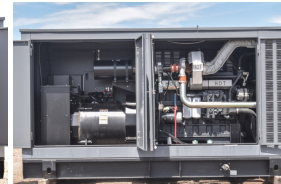

## Generac - 200 kW - SOLD

### Generator Set Specs

**Unit#:** 090148  
**Capacity:** 200 kW  
**Manufacturer:** Generac  
**Enclosure Type:** Weatherproof Enclosure  
**Voltage:** 120/208 V  
**Amps:** 693.9 AMPS  
**Hertz:** 60 Hz  
**Circuit Breaker Amps:** 800  
**Phase:** Three-Phase  
**Location:** Brighton, CO  
**# of Leads:** 12  
**Model #:** 15015290100  
**Serial #:** 7845844  
**Generator Weight LBS:** 7000  
**Generator Dimensions:** 154 x 53 x 70

### Engine Specs

**Make:** Generac  
**Year:** 2012  
**Hours:** 366  
**Fuel:** Natural Gas  
**Fuel Tank Type:** Double Wall  
**Model #:** SC13GT304D  
**Serial #:** G192B005852

**Price:** Call us at 800-853-2073 for a quote