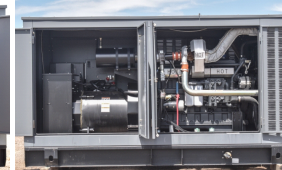

GENERATOR SOURCE

SALES · RENTALS · SERVICE

Generac - 200 kW - SOLD

Generator Set Specs

Unit#: 090148
Capacity: 200 kW
Manufacturer: Generac
Enclosure Type: Weatherproof Enclosure
Voltage: 120/208 V
Amps: 693.9 AMPS
Hertz: 60 Hz
Circuit Breaker Amps: 800
Phase: Three-Phase
Location: Brighton, CO
of Leads: 12
Model #: 15015290100
Serial #: 7845844
Generator Weight LBS: 7000
Generator Dimensions: 154 x 53 x 70

Engine Specs

Make: Generac
Year: 2012
Hours: 366
Fuel: Natural Gas
Fuel Tank Type: Double Wall
Model #: SC13GT304D
Serial #: G192B005852

Price: Call us at 800-853-2073 for a quote

Generator Source thoroughly tests all of our products!