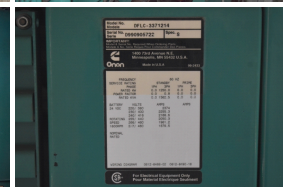

GENERATOR SOURCE

SALES · RENTALS · SERVICE

Onan - 1250 kW - UNAVAILABLE

Generator Set Specs

Unit#: 090158
Capacity: 1250 kW
Manufacturer: Onan
Enclosure Type: Sound Attenuated Enclosure Mounted on Trailer
Voltage: 277/480 V
Amps: 1879.5 AMPS
Hertz: 60 Hz
Circuit Breaker Amps: 1600
Phase: Three-Phase
Location: Brighton, CO
of Leads: 6
Model #: DFLC-3371214
Serial #: D990905722
Generator Weight LBS: 90000
Generator Dimensions: 497 x 103 x 161

Engine Specs

Make: Cummins
Year: 1999
Hours: 492
Fuel Tank Capacity (Gallons): 1500
Fuel Tank Type: Double Wall Base
Model #: KTA50-G3
Serial #: 33142918

Price: Call us at 800-853-2073 for a quote

Generator Source thoroughly tests all of our products!