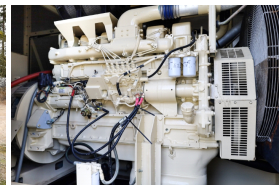

Price: Call us at 800-853-2073 for a quote

Generator Source thoroughly tests all of our products!

The pricing displayed on our website is subject to change based on deinstallation costs, installation requirements, rigging/disposal, and any other situational variables, but we do try to keep it as up to date as possible.

Copyright © Generator Source. All Rights Reserved. Caterpillar, Detroit, Cummins, Perkins, SDMO, and all other brand names are trademarks of their individual prospective companies.

sales@generatorsource.com - generatorsource.com
303-659-2073 - 1-800-853-2073

FORMERLY
Diesel
SERVICE & SUPPLY