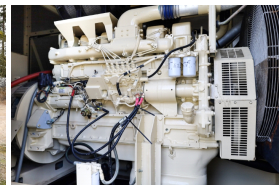

### Generator Set Specs

**Unit#:** 090166  
**Capacity:** 510 kW  
**Manufacturer:** Kohler  
**Enclosure Type:** Sound Attenuated Enclosure  
**Voltage:** 277/480 V  
**Amps:** 767 AMPS  
**Hertz:** 60 Hz  
**Circuit Breaker Amps:** 800  
**Phase:** Three-Phase  
**Location:** Jacksonville, FL  
**Model #:** 500REOZV  
**Serial #:** 0762313  
**Generator Weight LBS:** 25000  
**Generator Dimensions:** 215"l x 150"w x 139"h

### Engine Specs

**Make:** Volvo  
**Year:** 2003  
**Hours:** 609  
**Fuel:** Diesel  
**Fuel Tank Capacity (Gallons):** 1425  
**Fuel Tank Type:** Double Wall Base  
**Model #:** TAD16316  
**Serial #:** 2160047138