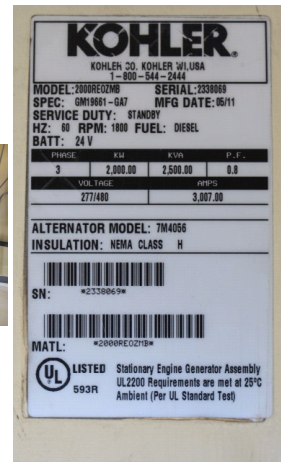

GENERATOR SOURCE

SALES · RENTALS · SERVICE

Kohler - 2000 kW - READY TO SHIP

Generator Set Specs

Unit#: 090168
Capacity: 2000 kW
Manufacturer: Kohler
Enclosure Type: Weatherproof Enclosure
Voltage: 277/480 V
Amps: 3007 AMPS
Hertz: 60 Hz
Circuit Breaker Amps: 3000
Phase: Three-Phase
Location: Brighton, CO
# of Leads: 4
Model #: 2000REOZMB
Serial #: 2338069
Generator Weight LBS: 62000
Generator Dimensions: 382 x 114 x 166

Engine Specs

Make: Mitsubishi
Year: 2011
Hours: 236
Fuel: Diesel
Fuel Tank Capacity (Gallons): 3950
Fuel Tank Type: Double Wall Base
Model #: S16R-Y2PTAW2-1
Serial #: 17054

Price: Call us at 800-853-2073 for a quote

Generator Source thoroughly tests all of our products!

The pricing displayed on our website is subject to change based on deinstallation costs, installation requirements, rigging/disposal, and any other situational variables, but we do try to keep it as up to date as possible.

Copyright © Generator Source. All Rights Reserved. Caterpillar, Detroit, Cummins, Perkins, SDMO, and all other brand names are trademarks of their individual prospective companies.

sales@generatorsource.com - generatorsource.com
303-659-2073 - 1-800-853-2073

FORMERLY
Diesel
SERVICE & SUPPLY