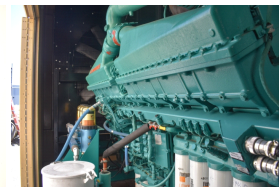

GENERATOR SOURCE

SALES · RENTALS · SERVICE

Cummins - 1250 kW - UNAVAILABLE

Generator Set Specs

Unit#: 090169
Capacity: 1250 kW
Manufacturer: Cummins
Enclosure Type: Weatherproof Enclosure
Voltage: 277/480 V
Amps: 1879.5 AMPS
Hertz: 60 Hz
Circuit Breaker Amps: 1200
Phase: Three-Phase
Location: Brighton, CO
of Leads: 6
Model #: DQGAA-7236947
Serial #: J110259876
Generator Weight LBS: 50000
Generator Dimensions: 305 x 114 x 165

Engine Specs

Make: Cummins
Year: 2011
Hours: 311
Fuel: Diesel
Fuel Tank Capacity (Gallons): 2229
Fuel Tank Type: Double Wall Base
Model #: QSK-50-G4
Serial #: 25369384

Price: Call us at 800-853-2073 for a quote