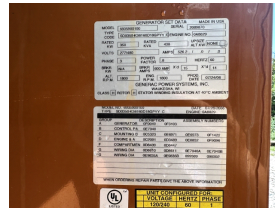

Generator Source thoroughly tests all of our products!

The pricing displayed on our website is subject to change based on deinstallation costs, installation requirements, rigging/disposal, and any other situational variables, but we do try to keep it as up to date as possible.

Copyright © Generator Source. All Rights Reserved. Caterpillar, Detroit, Cummins, Perkins, SDMO, and all other brand names are trademarks of their individual prospective companies.

sales@generatorsource.com - generatorsource.com
303-659-2073 - 1-800-853-2073

FORMERLY
Diesel
SERVICE & SUPPLY