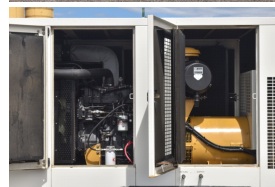

GENERATOR SOURCE

SALES · RENTALS · SERVICE

Caterpillar - 180 kW - FOR RENT

Generator Set Specs

Unit#: 090179
Capacity: 180 kW
Manufacturer: Caterpillar
Enclosure Type: Sound Attenuated Enclosure Mounted on Trailer
Voltage: 277/480 V
Amps: 271 AMPS
Hertz: 60 Hz
Circuit Breaker Amps: 700
Phase: Three-Phase
Location: Brighton, CO
of Leads: 12
Model #: SR4B
Serial #: ETH00290
Generator Weight LBS: 7500
Generator Dimensions: 230 x 85 x 105

Engine Specs

Make: International
Year: 2004
Hours: 8266
Fuel: Diesel
Fuel Tank Capacity (Gallons): 365
Fuel Tank Type: Double Wall Base
Model #: GCD325
Serial #: WS5146N1471531

Price: Call us at 800-853-2073 for a quote