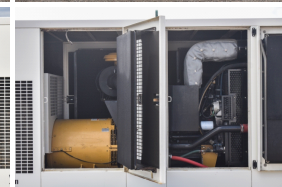

GENERATOR SOURCE

SALES · RENTALS · SERVICE

Caterpillar - 180 kW - FOR RENT

Generator Set Specs

Unit#: 090179
Capacity: 180 kW
Manufacturer: Caterpillar
Enclosure Type: Sound Attenuated Enclosure Mounted on Trailer
Voltage: 277/480 V
Amps: 271 AMPS
Hertz: 60 Hz
Circuit Breaker Amps: 700
Phase: Three-Phase
Location: Brighton, CO
of Leads: 12
Model #: SR4B
Serial #: ETH00290
Generator Weight LBS: 7500
Generator Dimensions: 230 x 85 x 105

Engine Specs

Make: International
Year: 2004
Hours: 8266
Fuel: Diesel
Fuel Tank Capacity (Gallons): 365
Fuel Tank Type: Double Wall Base
Model #: GCD325
Serial #: WS5146N1471531

Price: Call us at 800-853-2073 for a quote