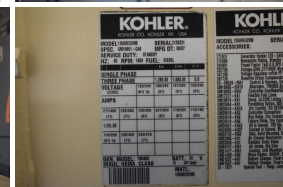

GENERATOR SOURCE

SALES · RENTALS · SERVICE

Kohler - 1280 kW - UNAVAILABLE

Generator Set Specs

Unit#: 090202
Capacity: 1280 kW
Manufacturer: Kohler
Enclosure Type: Sound Attenuated Enclosure
Voltage: 277/480 V
Amps: 1925 AMPS
Hertz: 60 Hz
Circuit Breaker Amps: 2000
Phase: Three-Phase
Location: Brighton, CO
of Leads: 6
Model #: 1250REOZMB
Serial #: 2139231
Generator Weight LBS: 56000
Generator Dimensions: 349 x 133 x 132

Engine Specs

Make: Mitsubishi
Year: 2007
Hours: 289
Fuel: Diesel
Fuel Tank Capacity (Gallons): 1250
Fuel Tank Type: Double Wall Base
Model #: S12R-Y2PTAW
Serial #: 12445

Price: Call us at 800-853-2073 for a quote