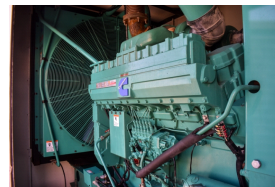

GENERATOR SOURCE

SALES · RENTALS · SERVICE

Cummins - 800 kW - UNAVAILABLE

Generator Set Specs

Unit#: 090203
Capacity: 800 kW
Manufacturer: Cummins
Enclosure Type: Weatherproof Enclosure
Voltage: 277/480 V
Amps: 1202 AMPS
Hertz: 60 Hz
Circuit Breaker Amps: 1200
Phase: Three-Phase
Location: Brighton, CO
of Leads: 6
Model #: 800DFHB
Serial #: H970645410
Generator Weight LBS: 36000
Generator Dimensions: 205 x 104 x 131

Engine Specs

Make: Cummins
Year: 1997
Hours: 130
Fuel Tank Capacity (Gallons): 1600
Fuel Tank Type: Double Wall Base
Model #: QST30-G2
Serial #: 37177337

Price: Call us at 800-853-2073 for a quote

Generator Source thoroughly tests all of our products!