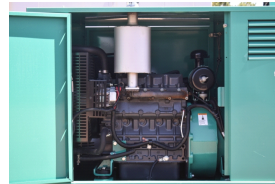

GENERATOR SOURCE

SALES · RENTALS · SERVICE

Cummins - 20 kW - UNAVAILABLE

Generator Set Specs

Unit#: 090219
Capacity: 20 kW
Manufacturer: Cummins
Enclosure Type: Weatherproof Enclosure
Voltage: 120/240 V
Amps: 83.3 AMPS
Hertz: 60 Hz
Circuit Breaker Amps: 100
Phase: Single-Phase
Location: Brighton, CO
of Leads: 12
Model #: DSKBA-1206423
Serial #: F120352761
Generator Weight LBS: 4000
Generator Dimensions: 85 x 32 x 75

Engine Specs

Make: Kubota
Year: 2012
Hours: 239
Fuel Tank Capacity (Gallons): 110
Fuel Tank Type: Double Wall Base
Model #: V2203-M-BG-FT02
Serial #: OE0936

Price: Call us at 800-853-2073 for a quote

Generator Source thoroughly tests all of our products!