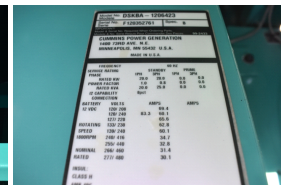

GENERATOR SOURCE

SALES · RENTALS · SERVICE

Cummins - 20 kW - UNAVAILABLE

Generator Set Specs

Unit#: 090219
Capacity: 20 kW
Manufacturer: Cummins
Enclosure Type: Weatherproof Enclosure
Voltage: 120/240 V
Amps: 83.3 AMPS
Hertz: 60 Hz
Circuit Breaker Amps: 100
Phase: Single-Phase
Location: Brighton, CO
of Leads: 12
Model #: DSKBA-1206423
Serial #: F120352761
Generator Weight LBS: 4000
Generator Dimensions: 85 x 32 x 75

Engine Specs

Make: Kubota
Year: 2012
Hours: 239
Fuel Tank Capacity (Gallons): 110
Fuel Tank Type: Double Wall Base
Model #: V2203-M-BG-FT02
Serial #: OE0936

Price: Call us at 800-853-2073 for a quote

Generator Source thoroughly tests all of our products!