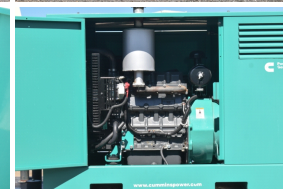

GENERATOR SOURCE

SALES · RENTALS · SERVICE

Cummins - 20 kW - UNAVAILABLE

Generator Set Specs

Unit#: 090220
Capacity: 20 kW
Manufacturer: Cummins
Enclosure Type: Weatherproof Enclosure
Voltage: 120/240 V
Amps: 83.3 AMPS
Hertz: 60 Hz
Circuit Breaker Amps: 90
Phase: Single-Phase
Location: Brighton, CO
of Leads: 12
Model #: DSKBA-7695037
Serial #: I110244351
Generator Weight LBS: 3000
Generator Dimensions: 85 x 31 x 73

Engine Specs

Make: K
Year: 2011
Hours: 356
Fuel Tank Capacity (Gallons): 110
Fuel Tank Type: Double Wall Base
Model #: V2203-M-BG-ET02
Serial #: BN4724

Price: Call us at 800-853-2073 for a quote

Generator Source thoroughly tests all of our products!