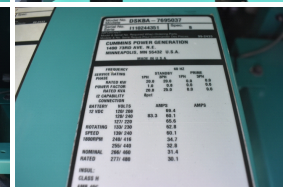

GENERATOR SOURCE

SALES · RENTALS · SERVICE

Cummins - 20 kW - UNAVAILABLE

Generator Set Specs

Unit#: 090220
Capacity: 20 kW
Manufacturer: Cummins
Enclosure Type: Weatherproof Enclosure
Voltage: 120/240 V
Amps: 83.3 AMPS
Hertz: 60 Hz
Circuit Breaker Amps: 90
Phase: Single-Phase
Location: Brighton, CO
of Leads: 12
Model #: DSKBA-7695037
Serial #: I110244351
Generator Weight LBS: 3000
Generator Dimensions: 85 x 31 x 73

Engine Specs

Make: K
Year: 2011
Hours: 356
Fuel Tank Capacity (Gallons): 110
Fuel Tank Type: Double Wall Base
Model #: V2203-M-BG-ET02
Serial #: BN4724

Price: Call us at 800-853-2073 for a quote

Generator Source thoroughly tests all of our products!