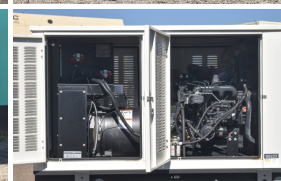

GENERATOR SOURCE

SALES · RENTALS · SERVICE

Generac - 20 kW - SOLD

Generator Set Specs

Unit#: 090223
Capacity: 20 kW
Manufacturer: Generac
Enclosure Type: Weatherproof Enclosure
Voltage: 120/240 V
Amps: 83.3 AMPS
Hertz: 60 Hz
Circuit Breaker Amps: 100
Phase: Single-Phase
Location: Brighton, CO
of Leads: 4
Model #: 12058210100
Serial #: 2106725
Generator Weight LBS: 4000
Generator Dimensions: 95 x 39 x 71

Engine Specs

Make: Generac
Year: 2010
Hours: 481
Fuel: Diesel
Fuel Tank Capacity (Gallons): 138
Fuel Tank Type: Double Wall Base
Model #: A2400T-Gen
Serial #: TN4T00008

Price: Call us at 800-853-2073 for a quote