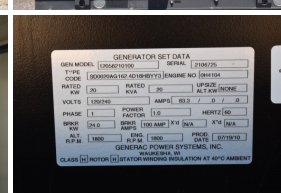

GENERATOR SOURCE

SALES · RENTALS · SERVICE

Generac - 20 kW - SOLD

Generator Set Specs

Unit#: 090223
Capacity: 20 kW
Manufacturer: Generac
Enclosure Type: Weatherproof Enclosure
Voltage: 120/240 V
Amps: 83.3 AMPS
Hertz: 60 Hz
Circuit Breaker Amps: 100
Phase: Single-Phase
Location: Brighton, CO
of Leads: 4
Model #: 12058210100
Serial #: 2106725
Generator Weight LBS: 4000
Generator Dimensions: 95 x 39 x 71

Engine Specs

Make: Generac
Year: 2010
Hours: 481
Fuel: Diesel
Fuel Tank Capacity (Gallons): 138
Fuel Tank Type: Double Wall Base
Model #: A2400T-Gen
Serial #: TN4T00008

Price: Call us at 800-853-2073 for a quote