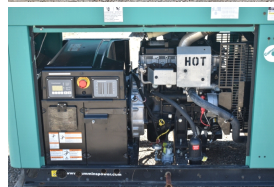

Engine Specs

Make: Cummins
Year: 2015
Hours: 214
Model #: 4G64S4M
Serial #: SNC6726

Price: Call us at 800-853-2073 for a quote

Generator Source thoroughly tests all of our products!

The pricing displayed on our website is subject to change based on deinstallation costs, installation requirements, rigging/disposal, and any other situational variables, but we do try to keep it as up to date as possible.

Copyright © Generator Source. All Rights Reserved. Caterpillar, Detroit, Cummins, Perkins, SDMO, and all other brand names are trademarks of their individual prospective companies.

sales@generatorsource.com - generatorsource.com
303-659-2073 - 1-800-853-2073

FORMERLY
Diesel
SERVICE & SUPPLY