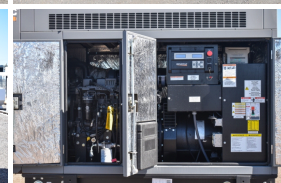

### Generator Set Specs

**Unit#:** 090225  
**Capacity:** 48 kW  
**Manufacturer:** Generac  
**Enclosure Type:** Sound Attenuated Enclosure  
**Voltage:** 120/240 V  
**Amps:** 200 AMPS  
**Hertz:** 60 Hz  
**Circuit Breaker Amps:** 200  
**Phase:** Single-Phase  
**Location:** Brighton, CO  
**# of Leads:** 6  
**Model #:** 0060720  
**Serial #:** 8574703  
**Generator Weight LBS:** 5000  
**Generator Dimensions:** 95 x 38 x 100

### Engine Specs

**Make:** FPT  
**Year:** 2013  
**Hours:** 259  
**Fuel Tank Capacity (Gallons):** 210  
**Fuel Tank Type:** Double Wall Base  
**Model #:** F4GE9455B-J  
**Serial #:** J602-01122445

**Price:** Call us at 800-853-2073 for a quote