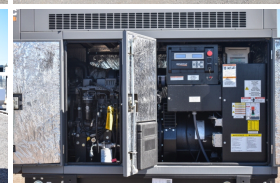

GENERATOR SOURCE

SALES · RENTALS · SERVICE

Generac - 48 kW - UNAVAILABLE

Generator Set Specs

Unit#: 090225
Capacity: 48 kW
Manufacturer: Generac
Enclosure Type: Sound Attenuated Enclosure
Voltage: 120/240 V
Amps: 200 AMPS
Hertz: 60 Hz
Circuit Breaker Amps: 200
Phase: Single-Phase
Location: Brighton, CO
of Leads: 6
Model #: 0060720
Serial #: 8574703
Generator Weight LBS: 5000
Generator Dimensions: 95 x 38 x 100

Engine Specs

Make: FPT
Year: 2013
Hours: 259
Fuel Tank Capacity (Gallons): 210
Fuel Tank Type: Double Wall Base
Model #: F4GE9455B-J
Serial #: J602-01122445

Price: Call us at 800-853-2073 for a quote

Generator Source thoroughly tests all of our products!