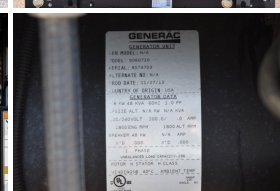

GENERATOR SOURCE

SALES · RENTALS · SERVICE

Generac - 48 kW - UNAVAILABLE

Generator Set Specs

Unit#: 090225
Capacity: 48 kW
Manufacturer: Generac
Enclosure Type: Sound Attenuated Enclosure
Voltage: 120/240 V
Amps: 200 AMPS
Hertz: 60 Hz
Circuit Breaker Amps: 200
Phase: Single-Phase
Location: Brighton, CO
of Leads: 6
Model #: 0060720
Serial #: 8574703
Generator Weight LBS: 5000
Generator Dimensions: 95 x 38 x 100

Engine Specs

Make: FPT
Year: 2013
Hours: 259
Fuel Tank Capacity (Gallons): 210
Fuel Tank Type: Double Wall Base
Model #: F4GE9455B-J
Serial #: J602-01122445

Price: Call us at 800-853-2073 for a quote

Generator Source thoroughly tests all of our products!