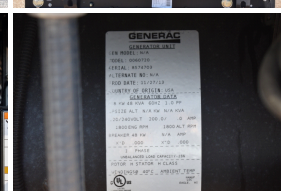

### Generator Set Specs

**Unit#:** 090225  
**Capacity:** 48 kW  
**Manufacturer:** Generac  
**Enclosure Type:** Sound Attenuated Enclosure  
**Voltage:** 120/240 V  
**Amps:** 200 AMPS  
**Hertz:** 60 Hz  
**Circuit Breaker Amps:** 200  
**Phase:** Single-Phase  
**Location:** Brighton, CO  
**# of Leads:** 6  
**Model #:** 0060720  
**Serial #:** 8574703  
**Generator Weight LBS:** 5000  
**Generator Dimensions:** 95 x 38 x 100

### Engine Specs

**Make:** FPT  
**Year:** 2013  
**Hours:** 259  
**Fuel Tank Capacity (Gallons):** 210  
**Fuel Tank Type:** Double Wall Base  
**Model #:** F4GE9455B-J  
**Serial #:** J602-01122445

**Price:** Call us at 800-853-2073 for a quote