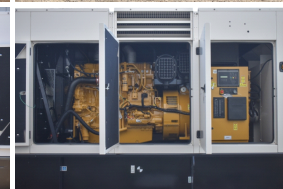

GENERATOR SOURCE

SALES · RENTALS · SERVICE

Caterpillar - 750 kW - JUST ARRIVED - SOLD

Generator Set Specs

Unit#: 071372

Capacity: 750 kW

Manufacturer: Caterpillar

Enclosure Type: Sound

Attenuated Enclosure

Voltage: 277/480 V

Amps: 1128 AMPS

Hertz: 60 Hz

Circuit Breaker Amps: 1200

Phase: Three-Phase

Location: Brighton, CO

Model #: C18 PGAM

Serial #: CAT00C18HT3402411

Generator Weight LBS: 20000

Generator Dimensions: 276 x

90 x 125

Engine Specs

Make: Caterpillar

Year: 2023

Hours: 0

Fuel: Diesel

Fuel Tank Capacity

(Gallons): 1320

Fuel Tank Type:

Double Wall Base

Model #: C18

Serial #: LTH01042

Price: Call us at 800-853-2073 for a quote