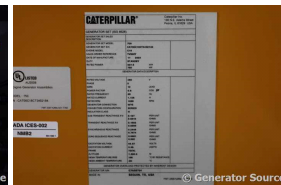

Price: Call us at 800-853-2073 for a quote

Generator Source thoroughly tests all of our products!

The pricing displayed on our website is subject to change based on deinstallation costs, installation requirements, rigging/disposal, and any other situational variables, but we do try to keep it as up to date as possible.

Copyright © Generator Source. All Rights Reserved. Caterpillar, Detroit, Cummins, Perkins, SDMO, and all other brand names are trademarks of their individual prospective companies.

sales@generatorsource.com - generatorsource.com
303-659-2073 - 1-800-853-2073

FORMERLY
Diesel
SERVICE & SUPPLY