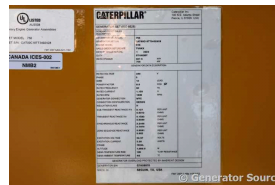

GENERATOR SOURCE

SALES · RENTALS · SERVICE

Caterpillar - 750 kW - UNAVAILABLE

Generator Set Specs

Unit#: 071374

Capacity: 750 kW

Manufacturer: Caterpillar

Enclosure Type: Sound Attenuated Enclosure

Fuel Tank Type: Double Wall Base

Price: Call us at 800-853-2073 for a quote

Generator Source thoroughly tests all of our products!

The pricing displayed on our website is subject to change based on deinstallation costs, installation requirements, rigging/disposal, and any other situational variables, but we do try to keep it as up to date as possible.