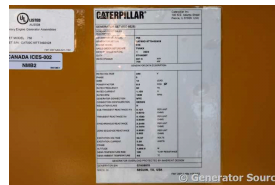

### Generator Set Specs

**Unit#:** 071374

**Capacity:** 750 kW

**Manufacturer:** Caterpillar

**Enclosure Type:** Sound Attenuated Enclosure

**Voltage:** 277/480 V

**Hertz:** 60 Hz

**Phase:** Three-Phase

### Engine Specs

**Year:** 2023

**Hours:** 0

**Fuel Tank Type:** Double Wall Base

**Price:** Call us at 800-853-2073 for a quote