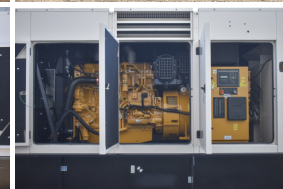

GENERATOR SOURCE

SALES · RENTALS · SERVICE

Caterpillar - 750 kW - UNAVAILABLE

Generator Set Specs

Unit#: 071376
Capacity: 750 kW
Manufacturer: Caterpillar
Enclosure Type: Sound Attenuated Enclosure
Voltage: 277/480 V
Amps: 1128 AMPS
Hertz: 60 Hz
Circuit Breaker Amps: 1200
Phase: Three-Phase
Location: Brighton, CO
of Leads: 12
Model #: 750
Serial #: CAT00C18AT3402180
Generator Weight LBS: 20000
Generator Dimensions: 276 x 90 x 125

Engine Specs

Make: Caterpillar
Year: 2023
Hours: 0
Fuel Tank Capacity (Gallons): 1320
Fuel Tank Type: Double Wall Base
Model #: C18
Serial #: LTH00967

Price: Call us at 800-853-2073 for a quote

Generator Source thoroughly tests all of our products!