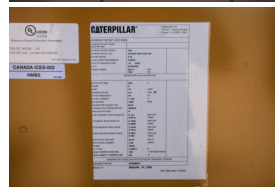

GENERATOR SOURCE

SALES · RENTALS · SERVICE

Caterpillar - 750 kW - UNAVAILABLE

Generator Set Specs

Unit#: 071376
Capacity: 750 kW
Manufacturer: Caterpillar
Enclosure Type: Sound Attenuated Enclosure
Voltage: 277/480 V
Amps: 1128 AMPS
Hertz: 60 Hz
Circuit Breaker Amps: 1200
Phase: Three-Phase
Location: Brighton, CO
of Leads: 12
Model #: 750
Serial #: CAT00C18AT3402180
Generator Weight LBS: 20000
Generator Dimensions: 276 x 90 x 125

Engine Specs

Make: Caterpillar
Year: 2023
Hours: 0
Fuel Tank Capacity (Gallons): 1320
Fuel Tank Type: Double Wall Base
Model #: C18
Serial #: LTH00967

Price: Call us at 800-853-2073 for a quote

Generator Source thoroughly tests all of our products!