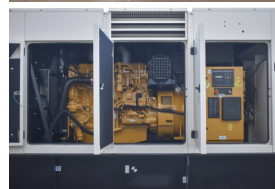

GENERATOR SOURCE

SALES · RENTALS · SERVICE

Caterpillar - 750 kW - JUST ARRIVED - SOLD

Generator Set Specs

Unit#: 071377

Capacity: 750 kW

Manufacturer: Caterpillar

Enclosure Type: Sound

Attenuated Enclosure

Voltage: 277/480 V

Amps: 1128 AMPS

Hertz: 60 Hz

Circuit Breaker Amps: 1200

Phase: Three-Phase

Location: Brighton, CO

of Leads: 12

Model #: 750

Serial #: CAT00C18LT3402181

Generator Weight LBS: 20000

Generator Dimensions: 276 x

90 x 125

Engine Specs

Make: C

Year: 2023

Hours: 0

Fuel Tank Capacity

(Gallons): 1320

Fuel Tank Type:

Double Wall Base

Model #: C18

Serial #: LTH00893

Price: Call us at 800-853-2073 for a quote