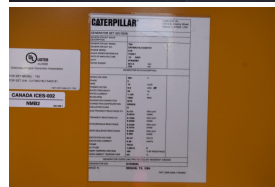

GENERATOR SOURCE

SALES · RENTALS · SERVICE

Caterpillar - 750 kW - JUST ARRIVED - SOLD

Generator Set Specs

Unit#: 071377

Capacity: 750 kW

Manufacturer: Caterpillar

Enclosure Type: Sound

Model #: 750

Serial #: CAT00C18LT3402181

Generator Weight LBS: 20000

Generator Dimensions: 276 x

90 x 125

Engine Specs

Make: C

Year: 2023

Hours: 0

Fuel Tank Capacity

(Gallons): 1320

Fuel Tank Type:

Double Wall Base

Model #: C18

Serial #: LTH00893

Price: Call us at 800-853-2073 for a quote