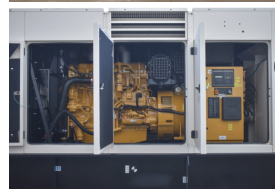

GENERATOR SOURCE

SALES · RENTALS · SERVICE

Caterpillar - 750 kW - JUST ARRIVED - SOLD

Generator Set Specs

Unit#: 071377

Capacity: 750 kW

Manufacturer: Caterpillar

Enclosure Type: Sound
Attenuated Enclosure

Voltage: 277/480 V

Amps: 1128 AMPS

Hertz: 60 Hz

Circuit Breaker Amps: 1200

Phase: Three-Phase

Location: Brighton, CO

of Leads: 12

Model #: 750

Serial #: CAT00C18LT3402181

Generator Weight LBS: 20000

Generator Dimensions: 276 x
90 x 125

Engine Specs

Make: C

Year: 2023

Hours: 0

**Fuel Tank Capacity
(Gallons):** 1320

Fuel Tank Type:
Double Wall Base

Model #: C18

Serial #: LTH00893

Price: Call us at 800-853-2073 for a quote

Generator Source thoroughly tests all of our products!

The pricing displayed on our website is subject to change based on deinstallation costs, installation requirements, rigging/disposal, and any other situational variables, but we do try to keep it as up to date as possible.