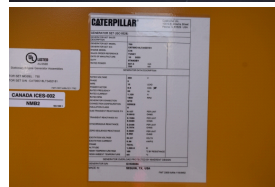

GENERATOR SOURCE

SALES · RENTALS · SERVICE

Caterpillar - 750 kW - JUST ARRIVED - SOLD

Generator Set Specs

Unit#: 071377

Capacity: 750 kW

Manufacturer: Caterpillar

Enclosure Type: Sound
Attenuated Enclosure

Serial #: CAT00C18LT3402181

Generator Weight LBS: 20000

Generator Dimensions: 276 x
90 x 125

Engine Specs

Make: C

Year: 2023

Hours: 0

**Fuel Tank Capacity
(Gallons):** 1320

Fuel Tank Type:
Double Wall Base

Model #: C18

Serial #: LTH00893

Price: Call us at 800-853-2073 for a quote

Generator Source thoroughly tests all of our products!

The pricing displayed on our website is subject to change based on deinstallation costs, installation requirements, rigging/disposal, and any other situational variables, but we do try to keep it as up to date as possible.