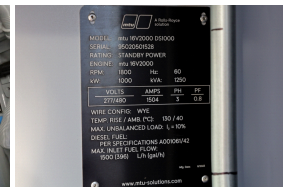

GENERATOR SOURCE

SALES · RENTALS · SERVICE

MTU - 1000 kW - SOLD

Generator Set Specs

Unit#: 071389
Capacity: 1000 kW
Manufacturer: MTU
Enclosure Type: Sound Attenuated Enclosure Mounted on Trailer
Voltage: 277/480 V
Amps: 1504 AMPS
Hertz: 60 Hz
Circuit Breaker Amps: 1600
Phase: Three-Phase
Location: Brighton, CO
# of Leads: 6
Model #: DS1000
Serial #: 9502050152
Generator Weight LBS: 21500
Generator Dimensions: 201 x 92 x 101

Engine Specs

Make: MTU
Year: 2023
Hours: 0
Fuel: Diesel
Fuel Tank Type: Double Wall Base
Model #: 16V2000
Serial #: 5452000944

Price: Call us at 800-853-2073 for a quote

Generator Source thoroughly tests all of our products!

The pricing displayed on our website is subject to change based on deinstallation costs, installation requirements, rigging/disposal, and any other situational variables, but we do try to keep it as up to date as possible.

Copyright © Generator Source. All Rights Reserved. Caterpillar, Detroit, Cummins, Perkins, SDMO, and all other brand names are trademarks of their individual prospective companies.

sales@generatorsource.com - generatorsource.com
303-659-2073 - 1-800-853-2073