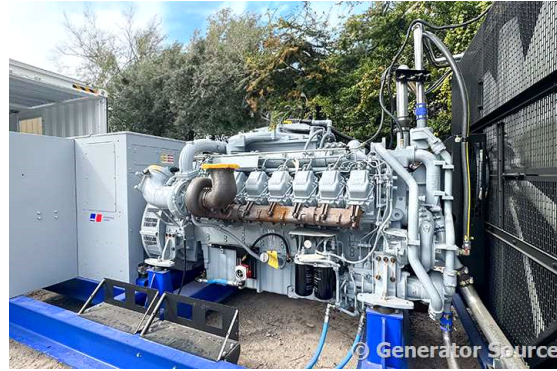

GENERATOR SOURCE

SALES · RENTALS · SERVICE

MTU - 1000 kW - UNAVAILABLE

Generator Set Specs

Unit#: 071390
Capacity: 1000 kW
Manufacturer: MTU
Enclosure Type: Sound Attenuated Enclosure Mounted on Trailer
Voltage: 277/480 V
Amps: 1504 AMPS
Hertz: 60 Hz
Circuit Breaker Amps: 1600
Phase: Three-Phase
Location: Jacksonville, FL
# of Leads: 6
Model #: MRU 16V2000 DS1000
Serial #: 95020501529
Generator Dimensions: 201 x 92 x 100

Engine Specs

Make: MTU
Year: 2023
Hours: 0
Fuel Tank Type: Double Wall Base
Model #: 16V2000G86S
Serial #: 5452000948

Price: Call us at 800-853-2073 for a quote

Generator Source thoroughly tests all of our products!

The pricing displayed on our website is subject to change based on deinstallation costs, installation requirements, rigging/disposal, and any other situational variables, but we do try to keep it as up to date as possible.

Copyright © Generator Source. All Rights Reserved. Caterpillar, Detroit, Cummins, Perkins, SDMO, and all other brand names are trademarks of their individual prospective companies.

sales@generatorsource.com - generatorsource.com
303-659-2073 - 1-800-853-2073

FORMERLY
Diesel
SERVICE & SUPPLY