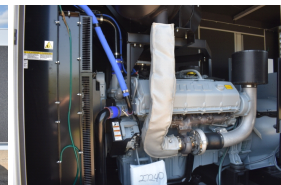

GENERATOR SOURCE

SALES · RENTALS · SERVICE

MTU - 500 kW - JUST ARRIVED - SOLD

Generator Set Specs

Unit#: 071415
Capacity: 500 kW
Manufacturer: MTU
Enclosure Type: Sound Attenuated Enclosure
Voltage: 277/480 V
Amps: 752 AMPS
Hertz: 60 Hz
Circuit Breaker Amps: 800
Phase: Three-Phase
Location: Brighton, CO
of Leads: 12
Model #: DS500
Serial #: 95010501594
Generator Weight LBS: 17000
Generator Dimensions: 272 x 89 x 136

Engine Specs

Make: MTU
Year: 2023
Hours: 0
Fuel: Diesel
Fuel Tank Capacity (Gallons): 1000
Fuel Tank Type: Double Wall Base
Model #: 10V1600G80S
Serial #: 1666000403

Price: Call us at 800-853-2073 for a quote