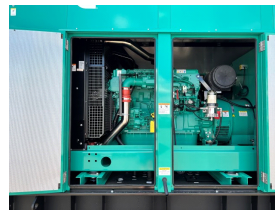

GENERATOR SOURCE

SALES · RENTALS · SERVICE

Cummins - 500 kW - UNAVAILABLE

Generator Set Specs

Unit#: 071432
Capacity: 500 kW
Manufacturer: Cummins
Enclosure Type: Sound Attenuated Enclosure
Voltage: 277/480 V
Amps: 753 AMPS
Hertz: 60 Hz
Circuit Breaker Amps: 800
Phase: Three-Phase
Location: Brighton, CO
of Leads: 12
Model #: DFEK2270680
Serial #: K230287912
Generator Weight LBS: 16500
Generator Dimensions: 190 x 86 x 125

Engine Specs

Make: Cummins
Year: 2023
Hours: 0
Fuel: Diesel
Fuel Tank Capacity (Gallons): 850
Fuel Tank Type: Double Wall Base
Model #: QSX15-G9
Serial #: 80586158

Price: Call us at 800-853-2073 for a quote