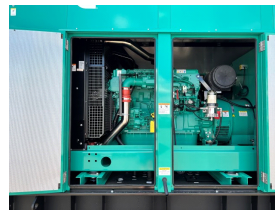

## Cummins - 500 kW - UNAVAILABLE

### Generator Set Specs

**Unit#:** 071432  
**Capacity:** 500 kW  
**Manufacturer:** Cummins  
**Enclosure Type:** Sound Attenuated Enclosure  
**Voltage:** 277/480 V  
**Amps:** 753 AMPS  
**Hertz:** 60 Hz  
**Circuit Breaker Amps:** 800  
**Phase:** Three-Phase  
**Location:** Brighton, CO  
**# of Leads:** 12  
**Model #:** DFEK2270680  
**Serial #:** K230287912  
**Generator Weight LBS:** 16500  
**Generator Dimensions:** 190 x 86 x 125

### Engine Specs

**Make:** Cummins  
**Year:** 2023  
**Hours:** 0  
**Fuel:** Diesel  
**Fuel Tank Capacity (Gallons):** 850  
**Fuel Tank Type:** Double Wall Base  
**Model #:** QSX15-G9  
**Serial #:** 80586158