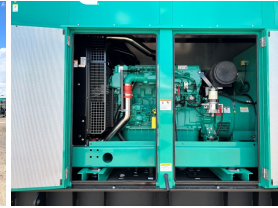

GENERATOR SOURCE

SALES · RENTALS · SERVICE

Cummins - 500 kW - UNAVAILABLE

Generator Set Specs

Unit#: 071433
Capacity: 500 kW
Manufacturer: Cummins
Enclosure Type: Sound Attenuated Enclosure
Voltage: 277/480 V
Amps: 753 AMPS
Hertz: 60 Hz
Circuit Breaker Amps: 1600
Phase: Three-Phase
Location: Brighton, CO
of Leads: 4
Model #: DFEK-2270680
Serial #: K230287958
Generator Weight LBS: 16500
Generator Dimensions: 190 x 86 x 125

Engine Specs

Make: Cummins
Year: 2023
Hours: 0
Fuel: Diesel
Fuel Tank Capacity (Gallons): 850
Fuel Tank Type: Double Wall Base
Model #: QSX15-G9
Serial #: 80586168

Price: Call us at 800-853-2073 for a quote