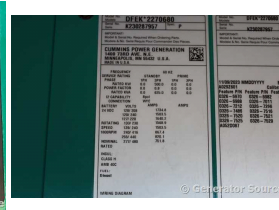

GENERATOR SOURCE

SALES · RENTALS · SERVICE

Cummins - 500 kW - JUST ARRIVED - SOLD

Generator Set Specs

Unit#: 071436

Capacity: 500 kW

Manufacturer: Cummins

Enclosure Type: Sound Attenuated Enclosure

Voltage: 277/480 V

Amps: 752 AMPS

Hertz: 60 Hz

Circuit Breaker Amps: 800

Phase: Three-Phase

Location: Brighton, CO

of Leads: 12

Model #: DFEK2270680

Serial #: K230287957

Generator Weight LBS: 16500

Generator Dimensions: 190 x 86 x 125

Engine Specs

Make: Cummins

Year: 2023

Hours: 0

Fuel: Diesel

Fuel Tank Capacity (Gallons): 850

Fuel Tank Type: Double Wall Base

Model #: QSX15-G9

Serial #: 80585947

Price: Call us at 800-853-2073 for a quote

Generator Source thoroughly tests all of our products!

The pricing displayed on our website is subject to change based on deinstallation costs, installation requirements, rigging/disposal, and any other situational variables, but we do try to keep it as up to date as possible.