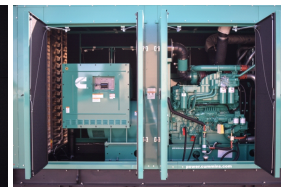

GENERATOR SOURCE

SALES · RENTALS · SERVICE

Cummins - 1000 kW - UNAVAILABLE

Generator Set Specs

Unit#: 071437
Capacity: 1000 kW
Manufacturer: Cummins
Enclosure Type: Sound Attenuated Enclosure
Voltage: 277/480 V
Amps: 1503 AMPS
Hertz: 60 Hz
Circuit Breaker Amps: 1600
Phase: Three-Phase
Location: Brighton, CO
of Leads: 12
Model #: DQFAD2280347
Serial #: E240341591
Generator Weight LBS: 30000
Generator Dimensions: 330 x 104 x 144

Engine Specs

Make: Cummins
Year: 2024
Hours: 0
Fuel Tank Capacity (Gallons): 2042
Fuel Tank Type: Double Wall Base
Model #: QST30G5
Serial #: 37293512

Price: Call us at 800-853-2073 for a quote

Generator Source thoroughly tests all of our products!