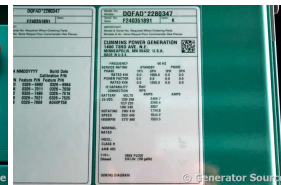

GENERATOR SOURCE

SALES · RENTALS · SERVICE

Cummins - 1000 kW - JUST ARRIVED - SOLD

Generator Set Specs

Unit#: 071438
Capacity: 1000 kW
Manufacturer: Cummins
Enclosure Type: Sound Attenuated Enclosure
Voltage: 277/480 V
Amps: 1504 AMPS
Hertz: 60 Hz
Circuit Breaker Amps: 1600
Phase: Three-Phase
Location: Brighton, CO
of Leads: 12
Model #: DQFAD-2280347
Serial #: F240351891
Generator Weight LBS: 30000
Generator Dimensions: 326 x 102 x 144

Engine Specs

Make: Cummins
Year: 2024
Hours: 0
Fuel Tank Capacity (Gallons): 1974
Fuel Tank Type: Double Wall Base
Model #: QST30-G5 NR2
Serial #: 37293574

Price: Call us at 800-853-2073 for a quote

Generator Source thoroughly tests all of our products!