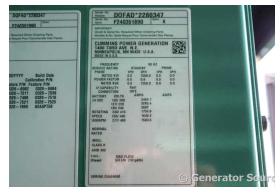

GENERATOR SOURCE

SALES · RENTALS · SERVICE

Cummins - 1000 kW - BRAND NEW- JUST ARRIVED

Generator Set Specs

Unit#: 071439
Capacity: 1000 kW
Manufacturer: Cummins
Enclosure Type: Sound Attenuated Enclosure
Voltage: 277/480 V
Amps: 1504 AMPS
Hertz: 60 Hz
Circuit Breaker Amps: 1600
Phase: Three-Phase
Location: Brighton, CO
of Leads: 12
Model #: DQFAD-2280347
Serial #: F240351890
Generator Weight LBS: 30000
Generator Dimensions: 326 x 102 x 144

Engine Specs

Make: Cummins
Year: 2024
Hours: 0
Fuel: Diesel
Fuel Tank Capacity (Gallons): 1974
Fuel Tank Type: Double Wall Base
Model #: QST30-G5 NR2
Serial #: 37293353

Price: Call us at 800-853-2073 for a quote