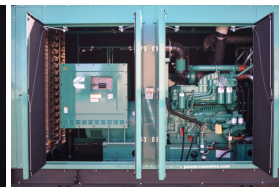

### Generator Set Specs

**Unit#:** 071440

**Capacity:** 1000 kW

**Manufacturer:** Cummins

**Enclosure Type:** Sound Attenuated Enclosure

**Voltage:** 277/480 V

**Hertz:** 60 Hz

**Phase:** Three-Phase

### Engine Specs

**Year:** 2024

**Hours:** 0

**Fuel Tank Type:**

Double Wall Base

**Price:** Call us at 800-853-2073 for a quote

**Generator Source thoroughly tests all of our products!**

The pricing displayed on our website is subject to change based on deinstallation costs, installation requirements, rigging/disposal, and any other situational variables, but we do try to keep it as up to date as possible.