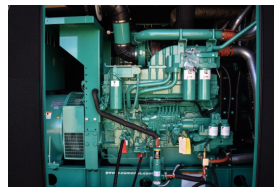

### Generator Set Specs

**Unit#:** 071440

**Capacity:** 1000 kW

**Manufacturer:** Cummins

**Enclosure Type:** Sound Attenuated Enclosure

**Voltage:** 277/480 V

**Hertz:** 60 Hz

**Phase:** Three-Phase

### Engine Specs

**Year:** 2024

**Hours:** 0

**Fuel Tank Type:**

Double Wall Base

**Price:** Call us at 800-853-2073 for a quote

**Generator Source thoroughly tests all of our products!**

The pricing displayed on our website is subject to change based on deinstallation costs, installation requirements, rigging/disposal, and any other situational variables, but we do try to keep it as up to date as possible.