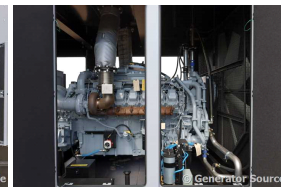

GENERATOR SOURCE

SALES · RENTALS · SERVICE

MTU - 1000 kW - SOLD

Generator Set Specs

Unit#: 071448
Capacity: 1000 kW
Manufacturer: MTU
Enclosure Type: Sound Attenuated Enclosure
Voltage: 277/480 V
Amps: 1504 AMPS
Hertz: 60 Hz
Circuit Breaker Amps: 1600
Phase: Three-Phase
Location: Brighton, CO
# of Leads: 6
Model #: DS1000
Serial #: 95020501677
Generator Weight LBS: 41500
Generator Dimensions: 346 x 107 x 139

Engine Specs

Make: MTU
Year: 2024
Hours: 0
Fuel: Diesel
Fuel Tank Capacity (Gallons): 2200
Fuel Tank Type: Double Wall Base
Model #: 16V2000G86S
Serial #: 5452001092

Price: Call us at 800-853-2073 for a quote

Generator Source thoroughly tests all of our products!

The pricing displayed on our website is subject to change based on deinstallation costs, installation requirements, rigging/disposal, and any other situational variables, but we do try to keep it as up to date as possible.

Copyright © Generator Source. All Rights Reserved. Caterpillar, Detroit, Cummins, Perkins, SDMO, and all other brand names are trademarks of their individual prospective companies.

sales@generatorsource.com - generatorsource.com
303-659-2073 - 1-800-853-2073