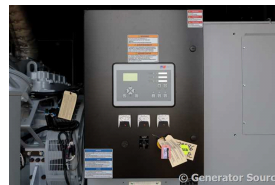

GENERATOR SOURCE

SALES · RENTALS · SERVICE

MTU - 1000 kW - SOLD

Generator Set Specs

Unit#: 071448
Capacity: 1000 kW
Manufacturer: MTU
Enclosure Type: Sound Attenuated Enclosure
Voltage: 277/480 V
Amps: 1504 AMPS
Hertz: 60 Hz
Circuit Breaker Amps: 1600
Phase: Three-Phase
Location: Brighton, CO
# of Leads: 6
Model #: DS1000
Serial #: 95020501677
Generator Weight LBS: 41500
Generator Dimensions: 346 x 107 x 139

Engine Specs

Make: MTU
Year: 2024
Hours: 0
Fuel: Diesel
Fuel Tank Capacity (Gallons): 2200
Fuel Tank Type: Double Wall Base
Model #: 16V2000G86S
Serial #: 5452001092

Price: Call us at 800-853-2073 for a quote

Generator Source thoroughly tests all of our products!

The pricing displayed on our website is subject to change based on deinstallation costs, installation requirements, rigging/disposal, and any other situational variables, but we do try to keep it as up to date as possible.

Copyright © Generator Source. All Rights Reserved. Caterpillar, Detroit, Cummins, Perkins, SDMO, and all other brand names are trademarks of their individual prospective companies.

sales@generatorsource.com - generatorsource.com
303-659-2073 - 1-800-853-2073