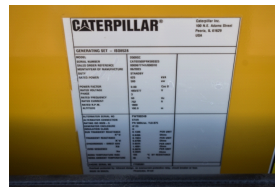

GENERATOR SOURCE

SALES · RENTALS · SERVICE

Caterpillar - 500 kW - UNAVAILABLE

Generator Set Specs

Unit#: 071471
Capacity: 500 kW
Manufacturer: Caterpillar
Enclosure Type: Sound Attenuated Enclosure
Voltage: 277/480 V
Amps: 752 AMPS
Hertz: 60 Hz
Circuit Breaker Amps: 800
Phase: Three-Phase
Location: Jacksonville, FL
of Leads: 6
Model #: D500GC
Serial #: CAT0DS00PRK500323
Generator Weight LBS: 12000
Generator Dimensions: 190 x 68 x 105

Engine Specs

Make: Caterpillar
Year: 2024
Hours: 0
Fuel Tank Capacity (Gallons): 972
Fuel Tank Type: Double Wall Base
Model #: C15
Serial #: FTE05391

Price: Call us at 800-853-2073 for a quote

Generator Source thoroughly tests all of our products!