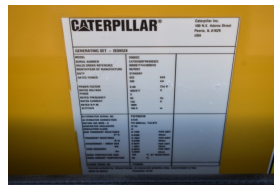

### Generator Set Specs

**Unit#:** 071471

**Capacity:** 500 kW

**Manufacturer:** Caterpillar

**Enclosure Type:** Sound Attenuated Enclosure

**Voltage:** 277/480 V

**Amps:** 752 AMPS

**Hertz:** 60 Hz

### Engine Specs

**Make:** Caterpillar

**Year:** 2024

**Hours:** 0

**Fuel Tank Capacity (Gallons):** 972

**Fuel Tank Type:** Double Wall Base

**Model #:** C15

**Serial #:** FTE05391