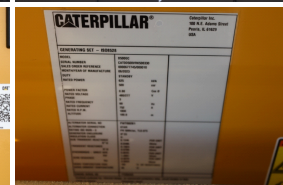

### Generator Set Specs

**Unit#:** 071475  
**Capacity:** 500 kW  
**Manufacturer:** Caterpillar  
**Enclosure Type:** Sound Attenuated Enclosure  
**Voltage:** 277/480 V  
**Amps:** 752 AMPS  
**Hertz:** 60 Hz  
**Circuit Breaker Amps:** 800  
**Phase:** Three-Phase  
**Location:** Brighton, CO  
**# of Leads:** 6  
**Model #:** D500GC  
**Serial #:** CAT0D500VRK500330  
**Generator Weight LBS:** 12000  
**Generator Dimensions:** 190 x 68 x 106

### Engine Specs

**Make:** Caterpillar  
**Year:** 2024  
**Hours:** 0  
**Fuel Tank Capacity (Gallons):** 972  
**Fuel Tank Type:** Double Wall Base  
**Model #:** C15  
**Serial #:** FTE05443

**Price:** Call us at 800-853-2073 for a quote