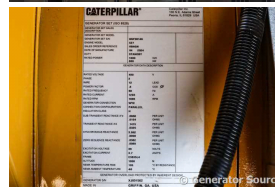

GENERATOR SOURCE

SALES · RENTALS · SERVICE

Caterpillar - 800 kW - UNAVAILABLE

Generator Set Specs

Unit#: 071476
Capacity: 800 kW
Manufacturer: Caterpillar
Enclosure Type: Weatherproof Enclosure
Voltage: 277/480 V
Amps: 1203 AMPS
Hertz: 60 Hz
Circuit Breaker Amps: 1200
Phase: Three-Phase
Location: Brighton, CO
of Leads: 10
Model #: D800GC
Serial #: GNF00146
Generator Weight LBS: 28000
Generator Dimensions: 300 x 93 x 131

Engine Specs

Make: Caterpillar
Year: 2024
Hours: 0
Fuel Tank Capacity (Gallons): 2151
Fuel Tank Type: Double Wall Base
Model #: C27
Serial #: MJE05458

Price: Call us at 800-853-2073 for a quote

Generator Source thoroughly tests all of our products!