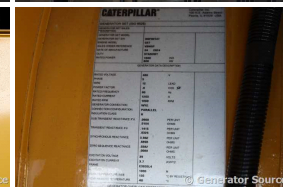

### Generator Set Specs

**Unit#:** 071477

**Capacity:** 800 kW

**Manufacturer:** Caterpillar

**Enclosure Type:** Weatherproof Enclosure

**Voltage:** 277/480 V

**Amps:** 1203 AMPS

**Hertz:** 60 Hz

**Circuit Breaker Amps:** 1200

**Phase:** Three-Phase

**Location:** Brighton, CO

**# of Leads:** 10

**Model #:** D800GC

**Serial #:** GNF00147

**Generator Weight LBS:** 28000

**Generator Dimensions:** 300 x 93 x 131

### Engine Specs

**Make:** Caterpillar

**Year:** 2024

**Hours:** 0

**Fuel Tank Capacity (Gallons):** 2151

**Fuel Tank Type:** Double Wall Base

**Model #:** C27

**Serial #:** MJE05459