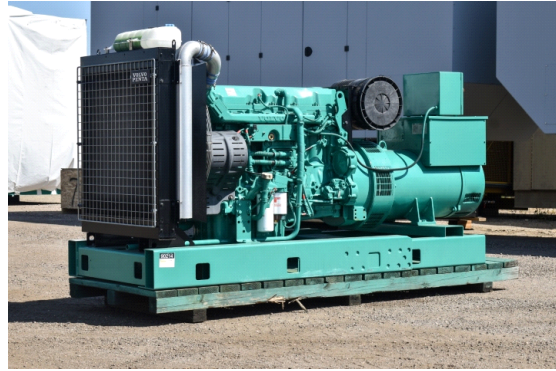

GENERATOR SOURCE

SALES · RENTALS · SERVICE

Volvo - 275 kW - SOLD

Generator Set Specs

Unit#: 090214
Capacity: 275 kW
Manufacturer: Volvo
Enclosure Type: Open
Voltage: 277/480 V
Amps: 413.8 AMPS
Hertz: 60 Hz
Circuit Breaker Amps: 630
Phase: Three-Phase
Location: Brighton, CO
of Leads: 12
Model #: 46.2VL12
Serial #: C6L1282013
Generator Weight LBS: 6000
Generator Dimensions: 116 x 44 x 62

Engine Specs

Make: Volvo
Year: 2008
Hours: 1
Fuel Tank Type: Double Wall Base
Model #: TAD941GE
Serial #: 700916008

Price: Call us at 800-853-2073 for a quote

Generator Source thoroughly tests all of our products!