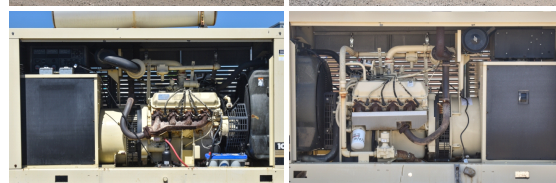

GENERATOR SOURCE

SALES · RENTALS · SERVICE

Kohler - 100 kW - READY TO SHIP

Generator Set Specs

Unit#: 090253
Capacity: 100 kW
Manufacturer: Kohler
Enclosure Type: Weatherproof Enclosure
Voltage: 120/208 V
Amps: 347 AMPS
Hertz: 60 Hz
Circuit Breaker Amps: 400
Phase: Three-Phase
Location: Brighton, CO
of Leads: 12
Model #: 100RZ282
Serial #: 379428
Generator Weight LBS: 4000
Generator Dimensions: 89 x 38 x 68

Engine Specs

Make: Ford
Hours: 778
Fuel: Natural Gas
Fuel Tank Type: Double Wall
Model #: LSG-8751-6005-A
Serial #: 15344 H-08-RK

Price: Call us at 800-853-2073 for a quote

Generator Source thoroughly tests all of our products!