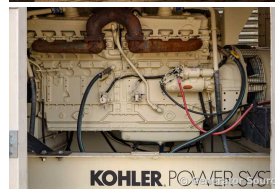

GENERATOR SOURCE

SALES · RENTALS · SERVICE

Kohler - 750 kW - SOLD

Generator Set Specs

Unit#: 090268
Capacity: 750 kW
Manufacturer: Kohler
Enclosure Type: Weatherproof Enclosure
Voltage: 277/480 V
Amps: 1128 AMPS
Hertz: 60 Hz
Circuit Breaker Amps: 800
Phase: Three-Phase
Location: Brighton, CO
of Leads: 12
Model #: 800REOZD
Serial #: 608445
Generator Weight LBS: 35000
Generator Dimensions: 277 x 91 x 121

Engine Specs

Make: Detroit
Year: 1999
Hours: 445
Fuel Tank Capacity (Gallons): 600
Fuel Tank Type: Double Wall Base
Model #: 16VF015608
Serial #: 81637416

Price: Call us at 800-853-2073 for a quote

Generator Source thoroughly tests all of our products!