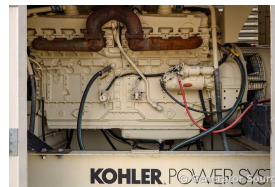

## Kohler - 750 kW - SOLD

### Generator Set Specs

**Unit#:** 090268  
**Capacity:** 750 kW  
**Manufacturer:** Kohler  
**Enclosure Type:** Weatherproof Enclosure  
**Voltage:** 277/480 V  
**Amps:** 1128 AMPS  
**Hertz:** 60 Hz  
**Circuit Breaker Amps:** 800  
**Phase:** Three-Phase  
**Location:** Brighton, CO  
**# of Leads:** 12  
**Model #:** 800REOZD  
**Serial #:** 608445  
**Generator Weight LBS:** 35000  
**Generator Dimensions:** 277 x 91 x 121

### Engine Specs

**Make:** Detroit  
**Year:** 1999  
**Hours:** 445  
**Fuel Tank Capacity (Gallons):** 600  
**Fuel Tank Type:** Double Wall Base  
**Model #:** 16VF015608  
**Serial #:** 81637416

**Price:** Call us at 800-853-2073 for a quote