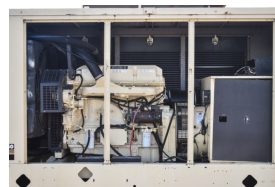

GENERATOR SOURCE

SALES · RENTALS · SERVICE

Kohler - 265 kW - UNAVAILABLE

Generator Set Specs

Unit#: 090280
Capacity: 265 kW
Manufacturer: Kohler
Enclosure Type: Weatherproof Enclosure
Voltage: 277/480 V
Amps: 398 AMPS
Hertz: 60 Hz
Circuit Breaker Amps: 125
Phase: Three-Phase
Location: Brighton, CO
of Leads: 12
Model #: 250REOZD
Serial #: 0675827
Generator Weight LBS: 15000
Generator Dimensions: 136 x 52 x 111

Engine Specs

Make: Detroit
Year: 2000
Hours: 565
Fuel Tank Capacity (Gallons): Approx. 240
Fuel Tank Type: Double Wall Base
Model #: 6063TK35
Serial #: 06R0600736

Price: Call us at 800-853-2073 for a quote