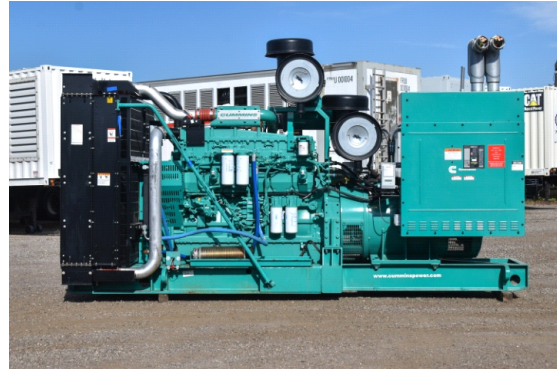

GENERATOR SOURCE

SALES · RENTALS · SERVICE

Cummins - 600 kW - UNAVAILABLE

Generator Set Specs

Unit#: 090298
Capacity: 600 kW
Manufacturer: Cummins
Enclosure Type: Open
Voltage: 277/480 V
Amps: 902 AMPS
Hertz: 60 Hz
Circuit Breaker Amps: 800
Phase: Three-Phase
Location: Brighton, CO
of Leads: 6
Model #: DQCA-A04G800
Serial #: A120298856
Generator Weight LBS: 12000
Generator Dimensions: 173 x 66 x 100

Engine Specs

Make: Cummins
Year: 2012
Hours: 114
Fuel Tank Type: Double Wall Base
Model #: QSK23-G7 NR2
Serial #: 00323917

Price: Call us at 800-853-2073 for a quote

Generator Source thoroughly tests all of our products!