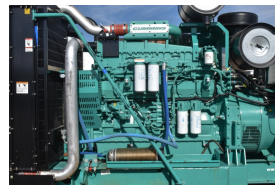

GENERATOR SOURCE

SALES · RENTALS · SERVICE

Cummins - 600 kW - UNAVAILABLE

Generator Set Specs

Unit#: 090298
Capacity: 600 kW
Manufacturer: Cummins
Enclosure Type: Open
Voltage: 277/480 V
Amps: 902 AMPS
Hertz: 60 Hz
Circuit Breaker Amps: 800
Phase: Three-Phase
Location: Brighton, CO
of Leads: 6
Model #: DQCA-A04G800
Serial #: A120298856
Generator Weight LBS: 12000
Generator Dimensions: 173 x 66 x 100

Engine Specs

Make: Cummins
Year: 2012
Hours: 114
Fuel Tank Type: Double Wall Base
Model #: QSK23-G7 NR2
Serial #: 00323917

Price: Call us at 800-853-2073 for a quote

Generator Source thoroughly tests all of our products!