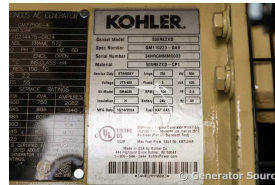

GENERATOR SOURCE

SALES · RENTALS · SERVICE

Kohler - 500 kW - BRAND NEW- JUST ARRIVED

Generator Set Specs

Unit#: 090302
Capacity: 500 kW
Manufacturer: Kohler
Enclosure Type: Sound Attenuated Enclosure
Voltage: 277/480 V
Amps: 752 AMPS
Hertz: 60 Hz
Circuit Breaker Amps: 800
Phase: Three-Phase
Location: Brighton, CO
of Leads: 10
Model #: 500REZXD
Serial #: 34HRGMMM0003
Generator Weight LBS: 14300
Generator Dimensions: 249 x 90 x 107

Engine Specs

Make: PSI
Year: 2024
Hours: 0
Fuel: Natural Gas
Fuel Tank Type: Double Wall
Model #: PSI22LT
Serial #: EZYOF407405

Price: Call us at 800-853-2073 for a quote

Generator Source thoroughly tests all of our products!