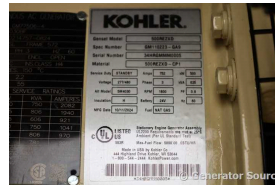

GENERATOR SOURCE

SALES · RENTALS · SERVICE

Kohler - 500 kW - BRAND NEW- JUST ARRIVED

Generator Set Specs

Unit#: 090303

Capacity: 500 kW

Manufacturer: Kohler

Enclosure Type: Sound

Attenuated Enclosure

Voltage: 277/480 V

Amps: 752 AMPS

Hertz: 60 Hz

Circuit Breaker Amps: 800

Phase: Three-Phase

Location: Brighton, CO

of Leads: 10

Model #: 500REZXD

Serial #: 34HRGMMM0005

Generator Weight LBS: 14300

Generator Dimensions: 249 x

90 x 107

Engine Specs

Make: PSI

Year: 2024

Hours: 0

Fuel: Natural Gas

Fuel Tank Type:

Double Wall

Model #: PSI22LT

Serial #:

EZYOF407373

Price: Call us at 800-853-2073 for a quote