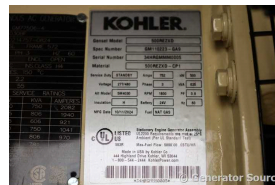

### Generator Set Specs

**Unit#:** 090303

**Capacity:** 500 kW

**Manufacturer:** Kohler

**Enclosure Type:** Sound

Attenuated Enclosure

**Voltage:** 277/480 V

**Amps:** 752 AMPS

**Hertz:** 60 Hz

**Circuit Breaker Amps:** 800

**Phase:** Three-Phase

**Location:** Brighton, CO

**# of Leads:** 10

**Model #:** 500REZXD

**Serial #:** 34HRGMMM0005

**Generator Weight LBS:** 14300

### Engine Specs

**Make:** PSI

**Year:** 2024

**Hours:** 0

**Fuel:** Natural Gas

**Fuel Tank Type:**

Double Wall

**Model #:** PSI22LT

**Serial #:**

EZYOF407373

**Price:** Call us at 800-853-2073 for a quote