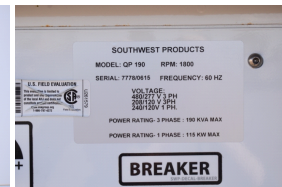

GENERATOR SOURCE

SALES · RENTALS · SERVICE

SWP - 150 kW - SALE PENDING

Generator Set Specs

Unit#: 090330
Capacity: 150 kW
Manufacturer: SWP
Enclosure Type: Sound Attenuated Enclosure Mounted on Trailer
Voltage: VOLTAGE SELECTOR SWITCH V
Amps: 226 AMPS
Hertz: 60 Hz
Circuit Breaker Amps: 600
Phase: Both
Location: Brighton, CO
of Leads: 12
Model #: QP190
Serial #: 77780615
Generator Weight LBS: 8500
Generator Dimensions: 231 x 82 x 87

Engine Specs

Make: Perkins
Year: 2015
Hours: 5071
Fuel: Diesel
Fuel Tank Capacity (Gallons): 341
Fuel Tank Type: Double Wall Base
Model #: 2682/1800
Serial #: U044340Y

Price: Call us at 800-853-2073 for a quote