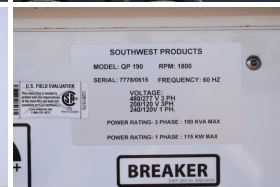

GENERATOR SOURCE

SALES · RENTALS · SERVICE

SWP - 150 kW - UNAVAILABLE

Generator Set Specs

Unit#: 090330
Capacity: 150 kW
Manufacturer: SWP
Enclosure Type: Sound Attenuated Enclosure Mounted on Trailer
Voltage: VOLTAGE SELECTOR SWITCH V
Amps: 226 AMPS
Hertz: 60 Hz
Circuit Breaker Amps: 600
Phase: Both
Location: Brighton, CO
of Leads: 12
Model #: QP190
Serial #: 77780615
Generator Weight LBS: 8500
Generator Dimensions: 231 x 82 x 87

Engine Specs

Make: Perkins
Year: 2015
Hours: 5071
Fuel Tank Capacity (Gallons): 341
Fuel Tank Type: Double Wall Base
Model #: 2682/1800
Serial #: U044340Y

Price: Call us at 800-853-2073 for a quote

Generator Source thoroughly tests all of our products!